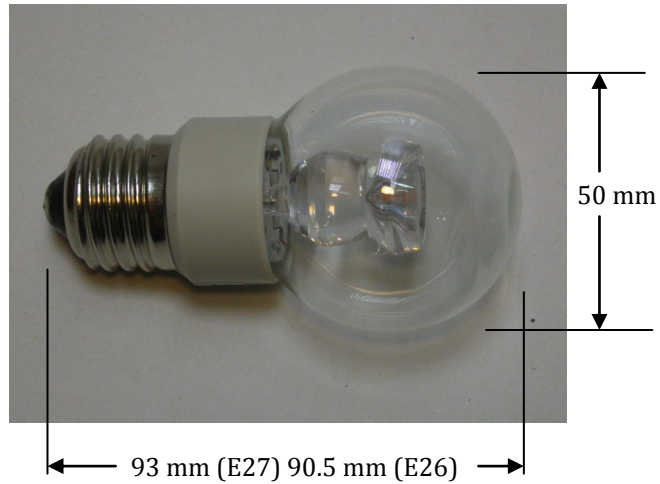

E27, E26 LED Light Bulb 1.6W

DIMENSIONS and SPECIFICATIONS

FEATURES

- Direct retrofit traditional light bulb replacement
- Reliable thermal design
- Lower power consumption
- Stylish design

APPLICATIONS

- | | |
|----------------|----------------|
| Institutional | Decoration |
| Mercantile | Stage |
| Hospitality | Sign board |
| Healthcare | Amusement park |
| Educational | Pub |
| Entertainment | |
| Industrial | |
| Transportation | |
| Residential | |
| Sports | |
| Recreational | |

SPECIFICATIONS

Model	32302501	32302602	32302503	32302604
-------	----------	----------	----------	----------

Optical

Color Temperature	5400 K	2900 K	5400 K	2900 K
Light Color	Neutral White	Warm White	Neutral White	Warm White
Luminous Flux	70 lm	50 lm	70 lm	50 lm
CRI	70	70	70	70

Electrical

Nominal Wattage	1.6 W
Nominal Voltage	AC 90 — 264 V
Operating Frequency	50 — 60 Hz

Mechanical

Cover	Clear	
Base	E26	E27
Outline Dimension	Φ50 x 90.5mm	Φ50 x 93 mm
Net Weight	0.05 Kgs	

Packaging