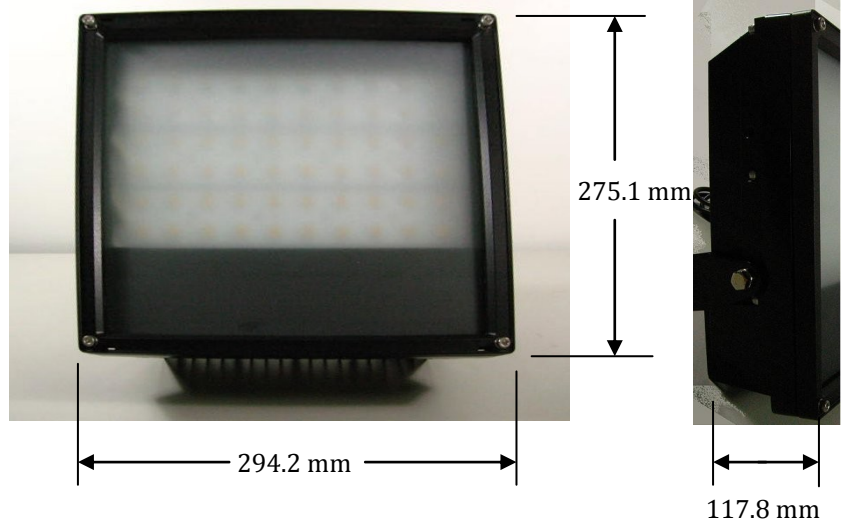

LED Project Light 60W

DIMENSIONS and SPECIFICATIONS

FEATURES

- Constant current design to drive LEDs
- Over-heat and -voltage protection designs
- Optimal thermal design
- Uniform thermal distribution design
- Dust and water protection

APPLICATIONS

Institutional	Tunnel
Mercantile	Oil Station
Hospitality	Parking
Healthcare	Outdoor project light
Educational	Building surface lighting
Entertainment	Park
Industrial	
Transportation	
Residential	
Sports	
Recreational	

CAUTIONS

- Outdoor use only
- Make sure the installed base strength before installing
- Turn-off the city power before connecting the cable wire of the project light
- Do not drop or impact the product during installation
- Do not stare into beam
- Do not use in a full enclosed fixtures
- Do not change the mechanical design
- Risk of electric shock

SPECIFICATIONS

Model	72260501	72260602	72260503	72260604
Optical				
Color Temperature	5200 K	3000 K	5200 K	3000 K
Light Color	Neutral White	Warm White	Neutral White	Warm White
Luminous Flux	5023 lm	4019 lm	5023 lm	4019 lm
Beam Angle	60°	60°	60°	60°
CRI	70	75	70	75
Lux at 3 m	610 lux	488 lux	610 lux	488 lux
Electrical				
Nominal Wattage	65 W			
Nominal Voltage	AC 100 — 240 V			
Operating Frequency	50 — 60 Hz			
Mechanical				
Cover	Frosted			
Trestle	Fixed	Adjustable		
Outline Dimension	275 x 350 x 135 mm	118 x 320 x 328 mm		
Net Weight	7.5 Kgs			
Operating Temp.	-30 °C to +50 °C			
IP Level	IP 65			
Packaging				
Pieces / Carton	1			
Box Dimension	517 x 448 x 295 mm / 9.3 KG			
General				
LED's Source	Nichia 083BT LED x 60